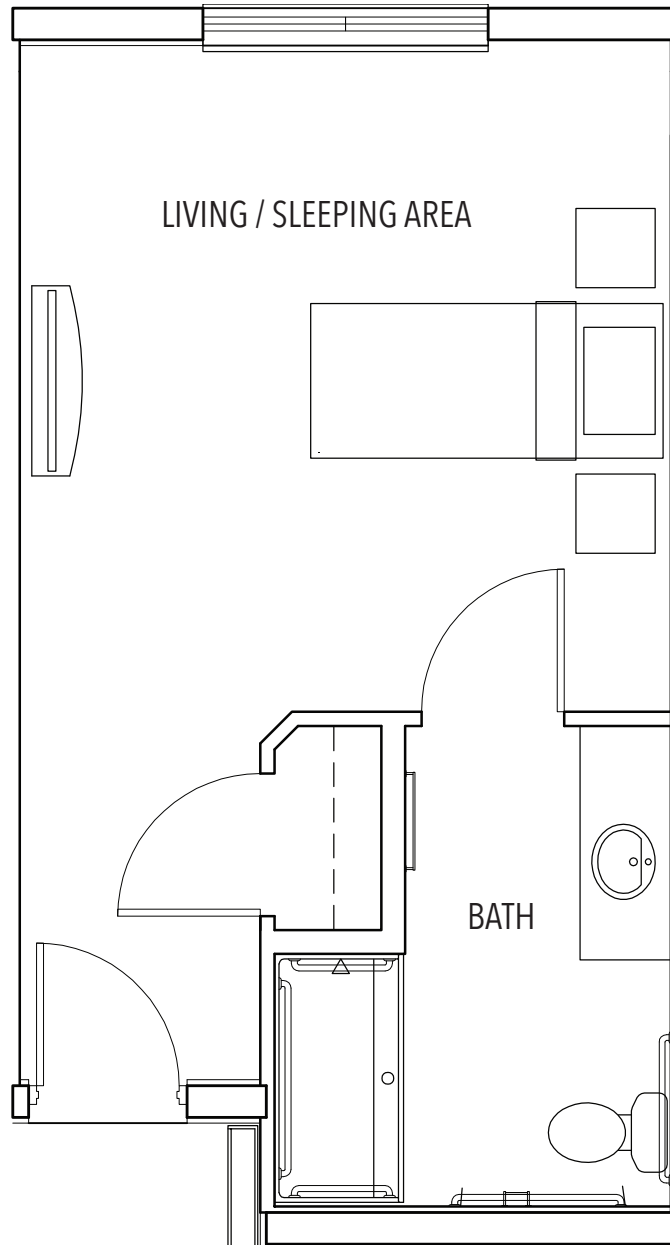

# UNIT PLANS

**MEMORY CARE** | Hibiscus | Studio | 350 Sq. Ft.

VILLAGE VERANDA