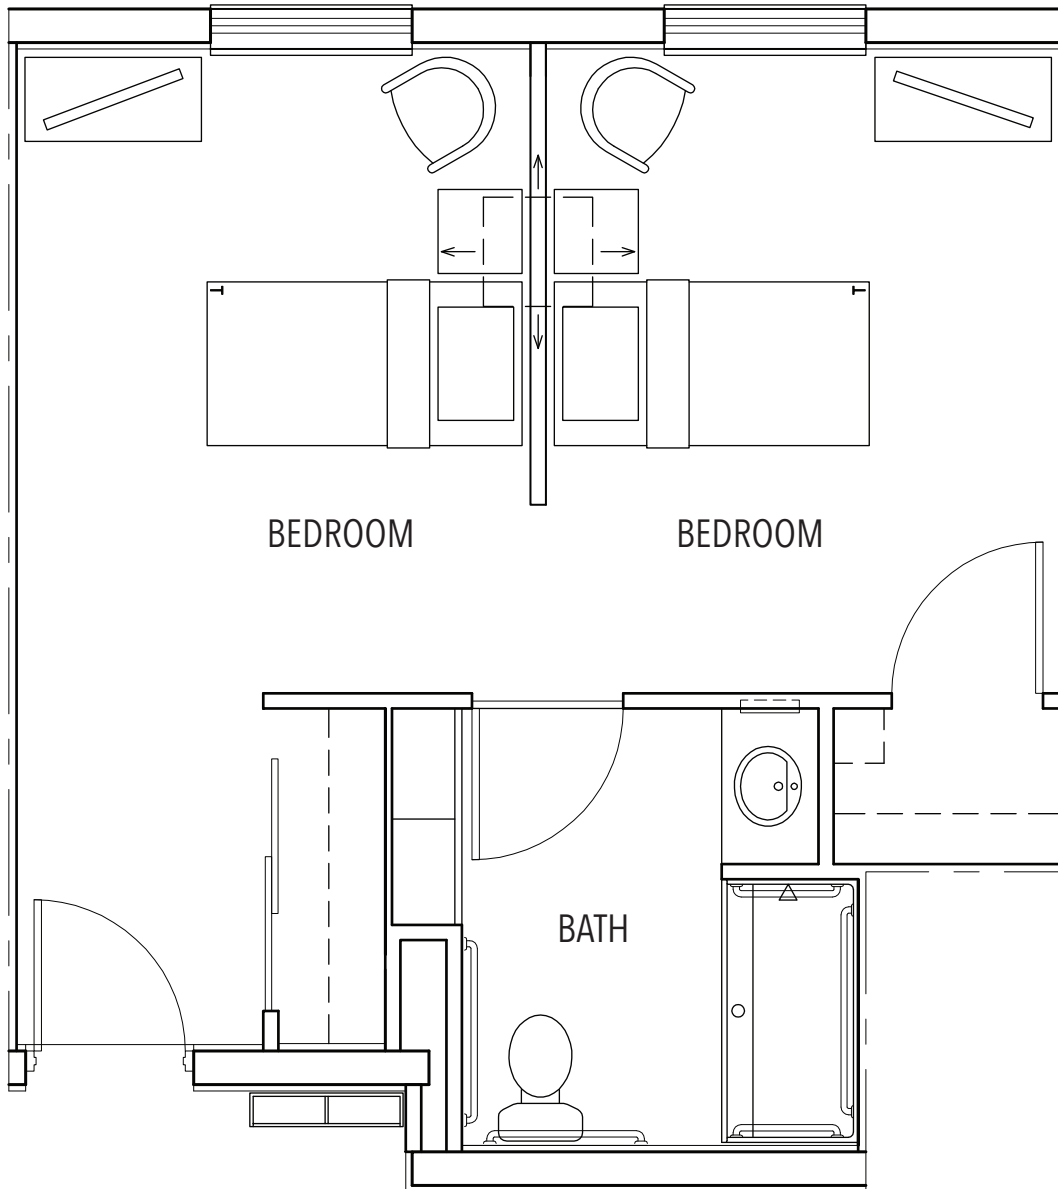

# UNIT PLANS

**MEMORY CARE** | Hibiscus | Studio | 350 Sq. Ft.

VILLAGE VERANDA

# UNIT PLANS

**MEMORY CARE** | Delphinium | Suite | 449 Sq. Ft.

VILLAGE VERANDA

# UNIT PLANS

**MEMORY CARE** | Delphinium | Suite | 449 Sq. Ft.