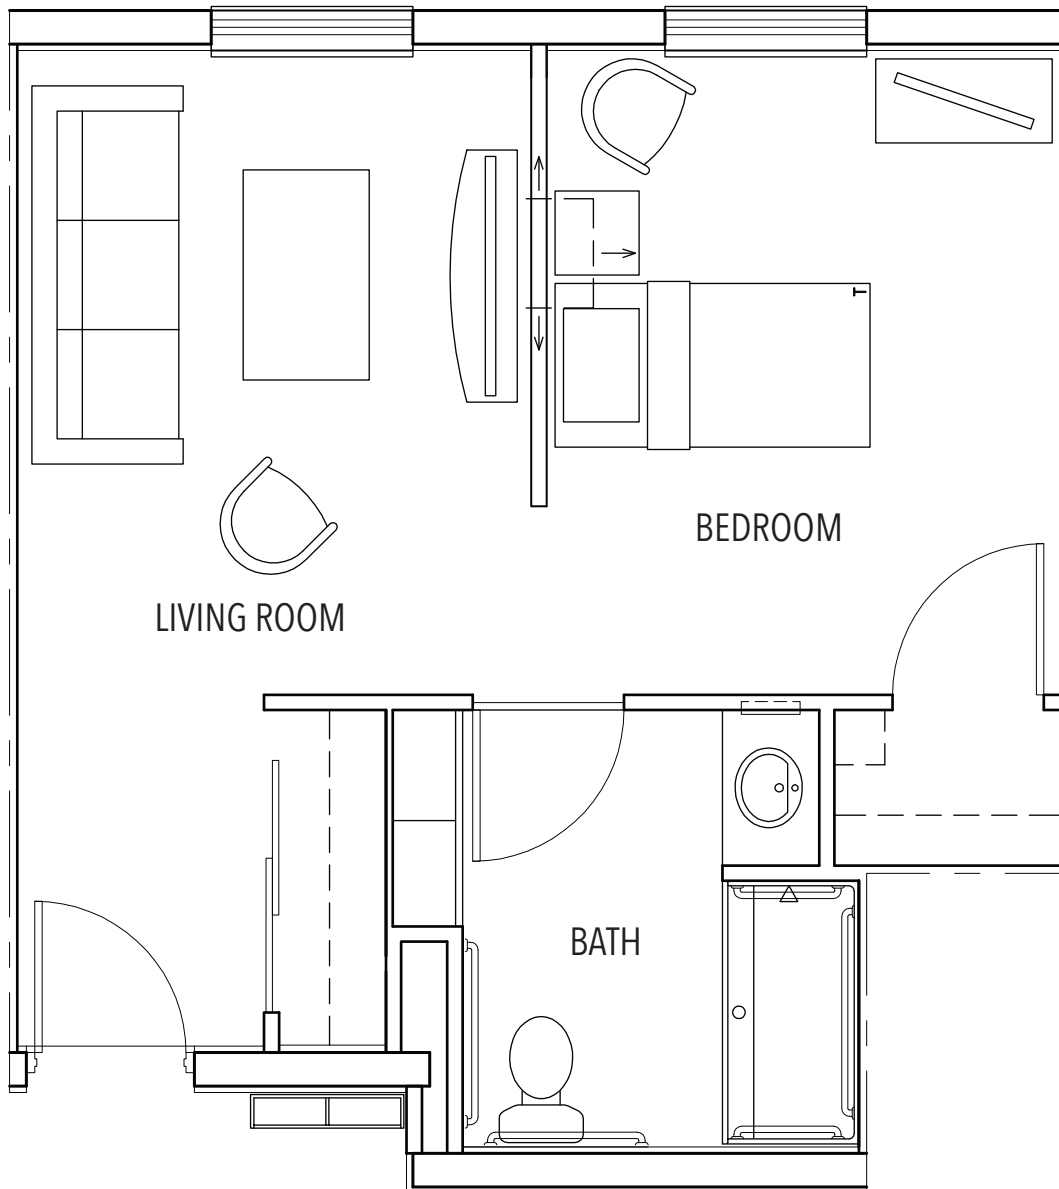

# UNIT PLANS

**MEMORY CARE** | Hibiscus | Studio | 350 Sq. Ft.

VILLAGE VERANDA

# UNIT PLANS

**MEMORY CARE** | Delphinium | Suite | 449 Sq. Ft.

VILLAGE VERANDA