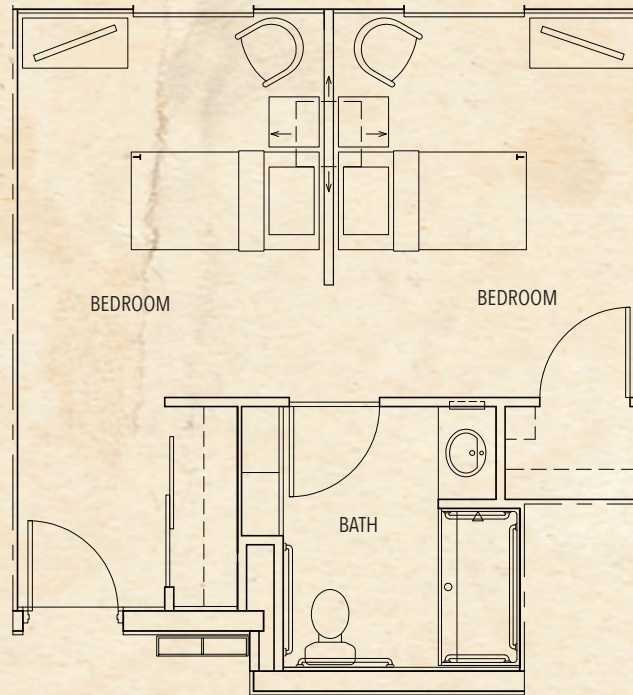

MEMORY CARE UNITS

HIBISCUS | Studio | 350 Sq. Ft.

DELPHIMIUM | Suite | 449 Sq. Ft.

NAME | Suite | 449 Sq. Ft.

VILLAGE VERANDA

www.VilageVeranda.com